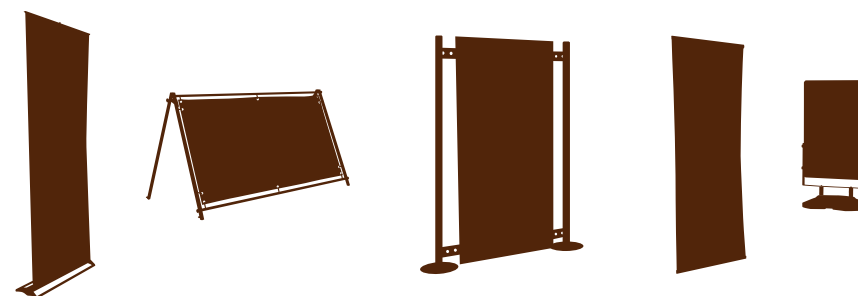

Symphony Display Plinths – with fabric wraps

Single – 1000mm high plinth with shaped laminate top plus Prelude fabric wrap and fixings	n/a	40134	€209.25
Single – 750mm high plinth with shaped laminate top plus Prelude fabric wrap and fixings	n/a	40135	€194.40
Single – 500mm high plinth with shaped laminate top plus Prelude fabric wrap and fixings	n/a	40136	€162.00
Workstation – 1000mm high plinth with laminate top plus two Prelude fabric wraps and fixings	n/a	40138	€391.50

Circular, Crescent and Workstation tops available in beech laminate only.

SYMPHONY DISPLAY PLINTH – ACCESSORIES

Carry bag to hold single column plinth top and base section	Blue & green	40029	€47.25
Carry bag to hold workstation plinth top and base sections	Blue & green	40378	€60.75
Carry drum for graphics/Prelude fabric panels 1000mm high x 300mm dia.	Blue & green	90903	€54.00

Cable Management in any table top add €20.25

SYMPHONY IN-STORE PROMOTION UNIT

Symphony in-store promotion unit with carry bag	White	705126	€148.50

SYMPHONY IN-STORE PROMOTION UNIT – ADDITIONAL COMPONENTS

Single pole set – 25mm dia. x 2050mm long	White	K599	€22.28
Double pole set – 25mm dia. x 2050mm long	White	K599 x 2	€44.55
Framed header panel	White	K598	€24.30

PRODUCT WARRANTY
General products 2 years warranty.
Electrical products 1 year warranty excluding bulbs and fuses.

All prices exclude VAT and carriage.